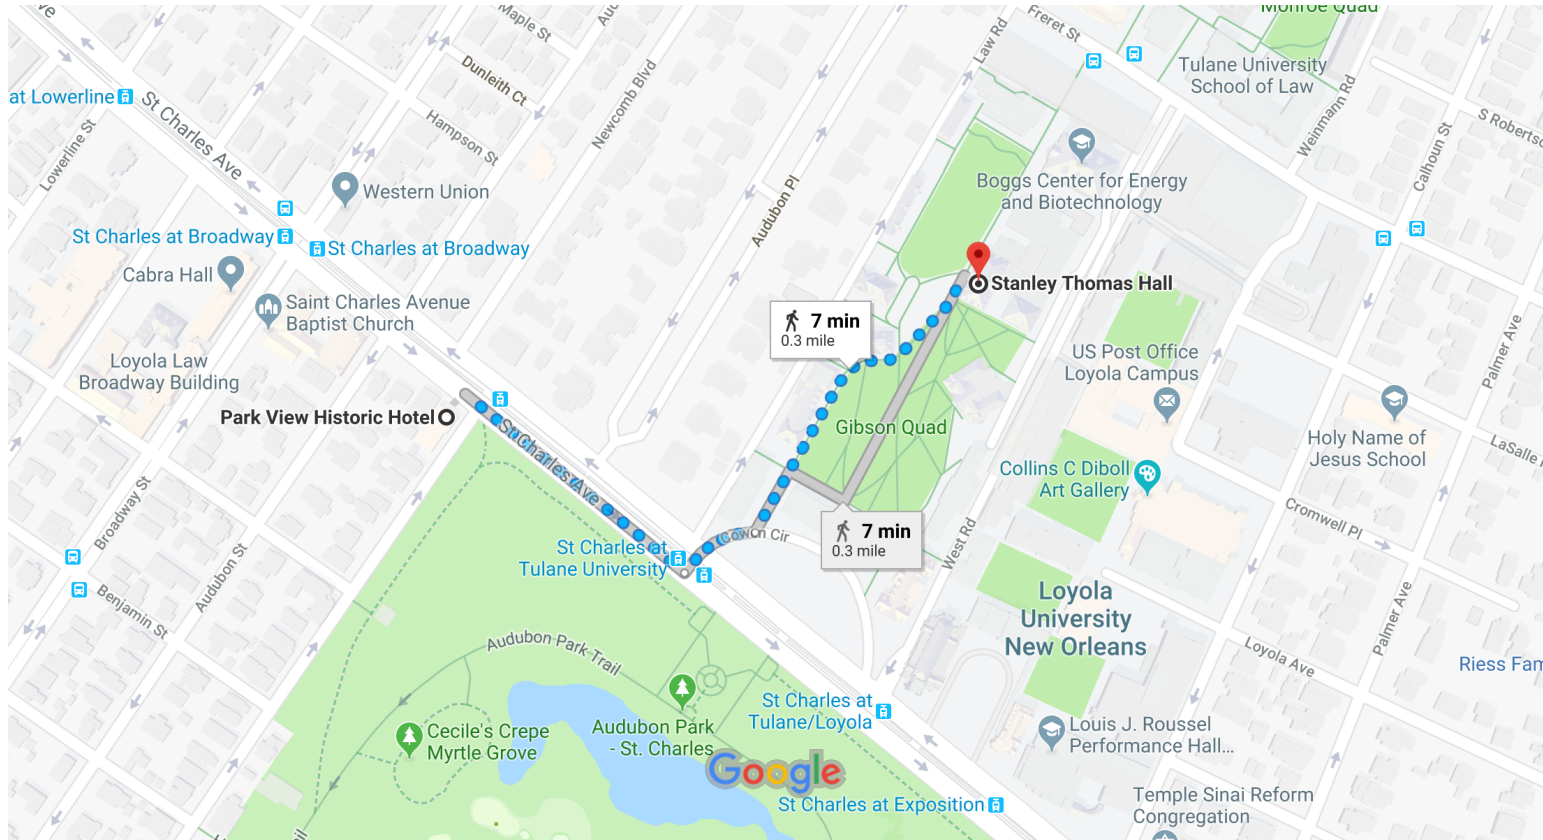

# Park View Historic Hotel to Stanley Thomas Hall, New Orleans, LA 70118

Walk 0.3 mile, 7 min

Map data ©2019 Google 200 ft

 via St Charles Ave 7 min  
0.3 mile

 via St Charles Ave and Cowen Cir 7 min  
0.3 mile

All routes are mostly flat 